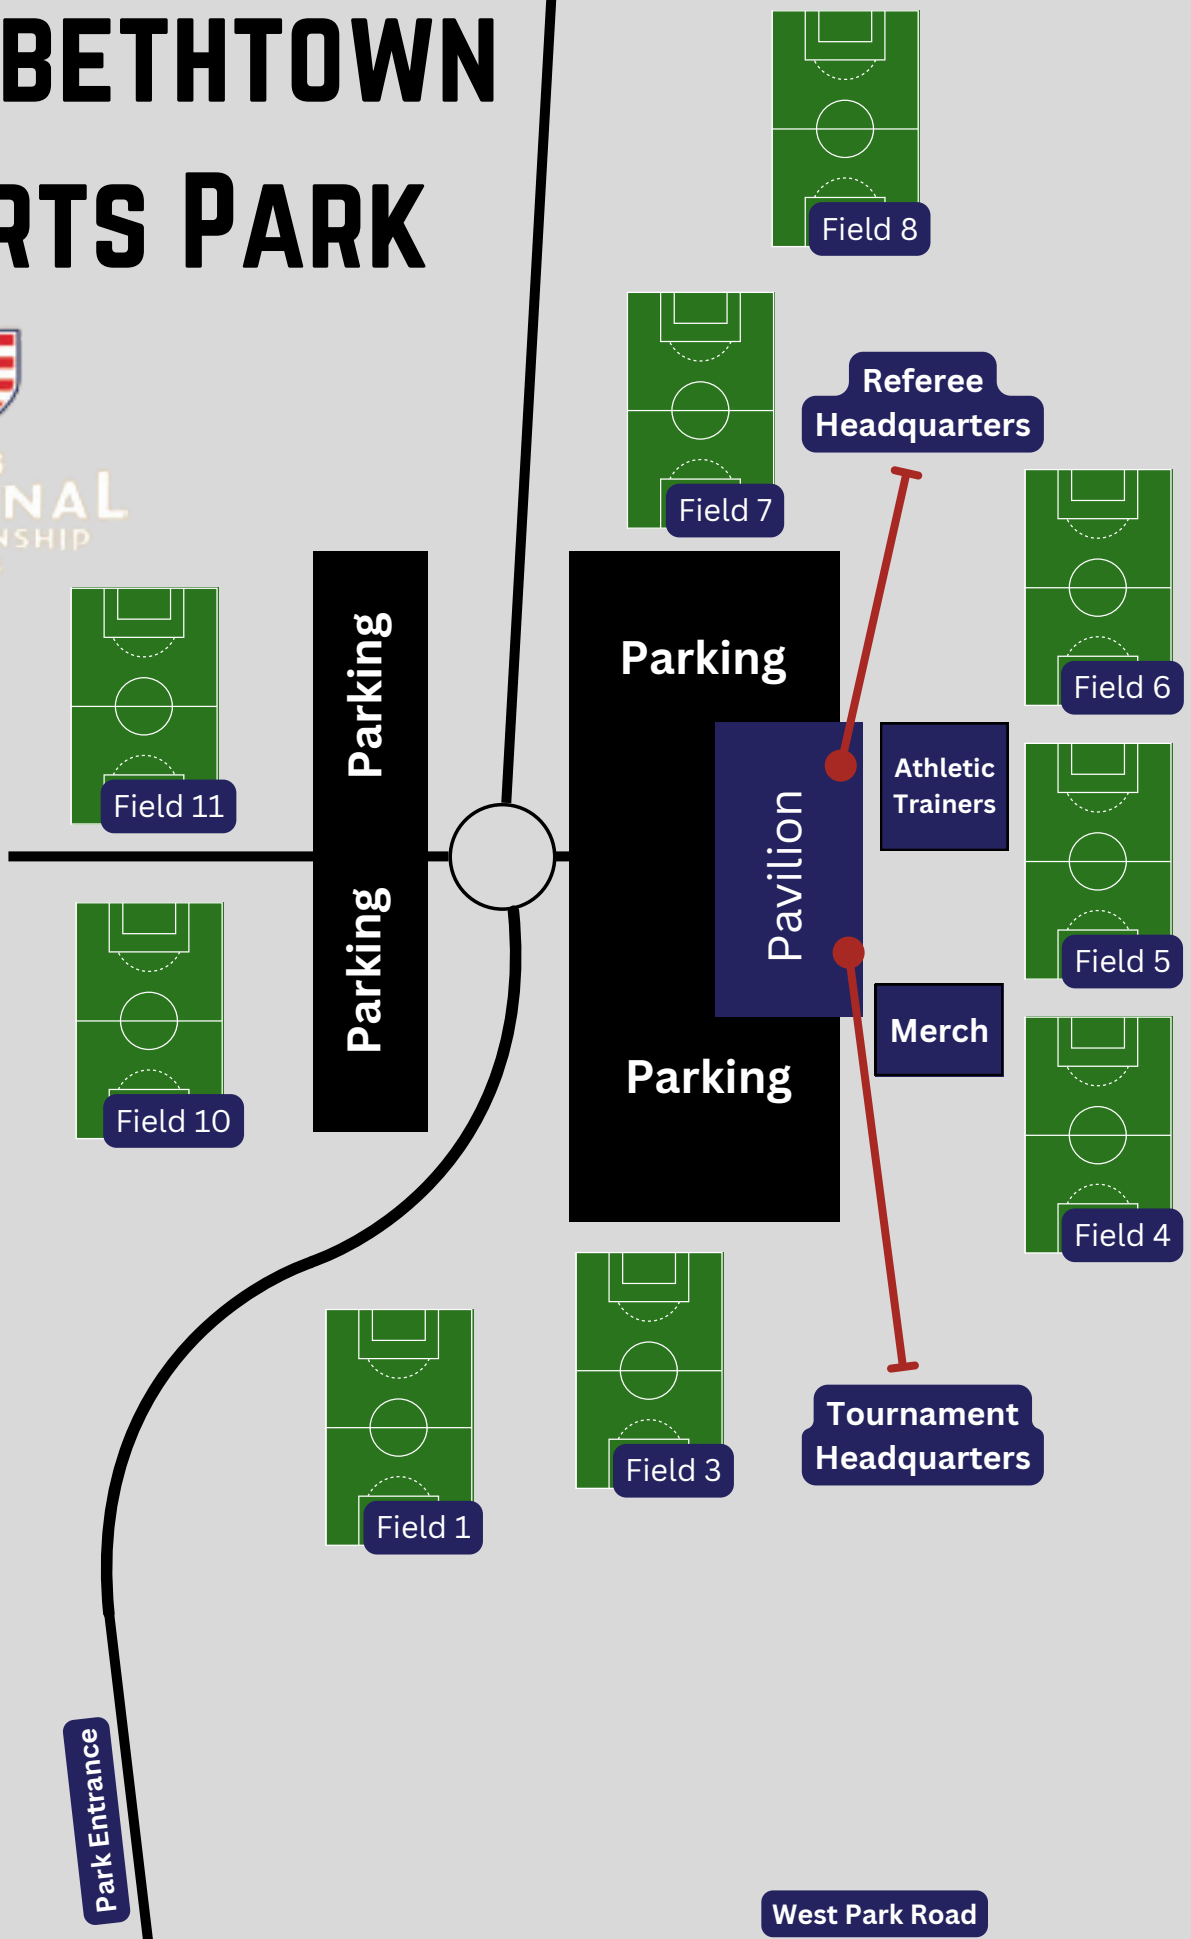

St. Johns Road

# ELIZABETHTOWN SPORTS PARK

USYS  
NATIONAL  
CHAMPIONSHIP  
SERIES

Park Entrance

Parking

Parking

Parking

Parking

Pavilion

Referee  
Headquarters

Athletic  
Trainers

Merch

Tournament  
Headquarters

West Park Road

Field 11

Field 10

Field 1

Field 3

Field 7

Field 8

Field 6

Field 5

Field 4