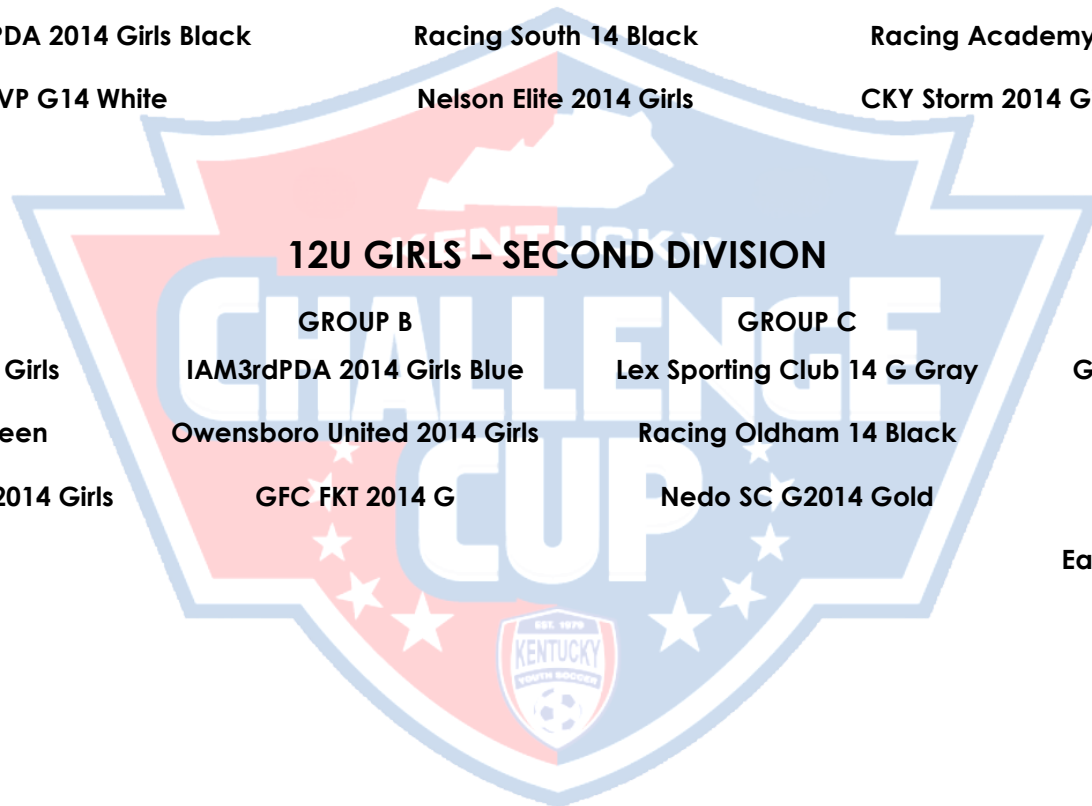

Eastern Elite 2014G Blue
Racing South 14 Black
Nelson Elite 2014 Girls

GROUP C

Racing Oldham 14 Purple
Racing Academy 14 Black
CKY Storm 2014 Girls - Black

12U GIRLS – SECOND DIVISION

GROUP A

FC Kentucky 2014 Girls
Fusion FC G14 Green
SKY Academy Select 2014 Girls

GROUP B

IAM3rdPDA 2014 Girls Blue
Owensboro United 2014 Girls
GFC FKT 2014 G

GROUP C

Lex Sporting Club 14 G Gray
Racing Oldham 14 Black
Nedo SC G2014 Gold

GROUP D

Georgetown FC 2014 Girls
KH PreElite NKY G14-2
Racing South 14 Grey
Eastern Elite 2014 G Orange

2026 KENTUCKY CHALLENGE CUP BRACKETS

BOYS' DIVISIONS

11U BOYS – PREMIER DIVISION

GROUP A	GROUP B
SKY Academy Select 2015 Boys Black	MVP B15 Gold
IAM3rd PDA 2015 Boys Black	Javanon 2015 Boys Black
MUSA Flyers 2015 Boys Blue	BGFC Golden Lions Academy 2015 Gold
LouCity South 15 Purple	Lex Sporting Club 15B Black

11U BOYS – FIRST DIVISION

GROUP A	GROUP B	GROUP C	GROUP D
CKY Storm 2015 Boys Black	LouCity Academy 15 KPL	Nedo SC B2015 Blue	LouCity Oldham 15 Black
LouCity Oldham 15 Purple	LouCity South 15 Black	LouCity Shelby 15 Purple	FCSC 15 GOLD
Owensboro United 2015 Boys White	Nedo SC B2015 Gold	ISC B15 United Blue	FC Kentucky 2015 Boys
	KH PreElite NKY B15-1	Javanon 2015 Boys Red	MVP B15 White