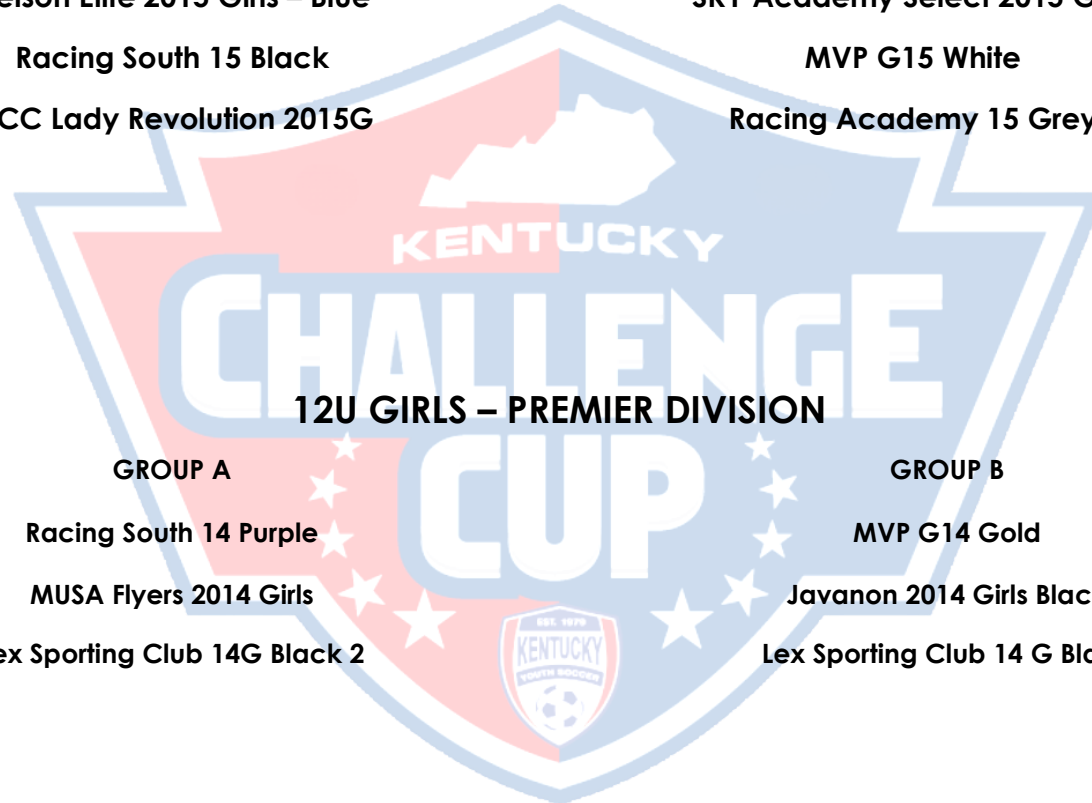

11U GIRLS – SECOND DIVISION

GROUP A

FC Kentucky 2015 Girls White

Nelson Elite 2015 Girls – Blue

Racing South 15 Black

MCC Lady Revolution 2015G

GROUP B

KH PreElite NKY G15-2

SKY Academy Select 2015 Girls

MVP G15 White

Racing Academy 15 Grey

12U GIRLS – PREMIER DIVISION

GROUP A

Racing South 14 Purple

MUSA Flyers 2014 Girls

Lex Sporting Club 14G Black 2

GROUP B

MVP G14 Gold

Javanon 2014 Girls Black

Lex Sporting Club 14 G Black